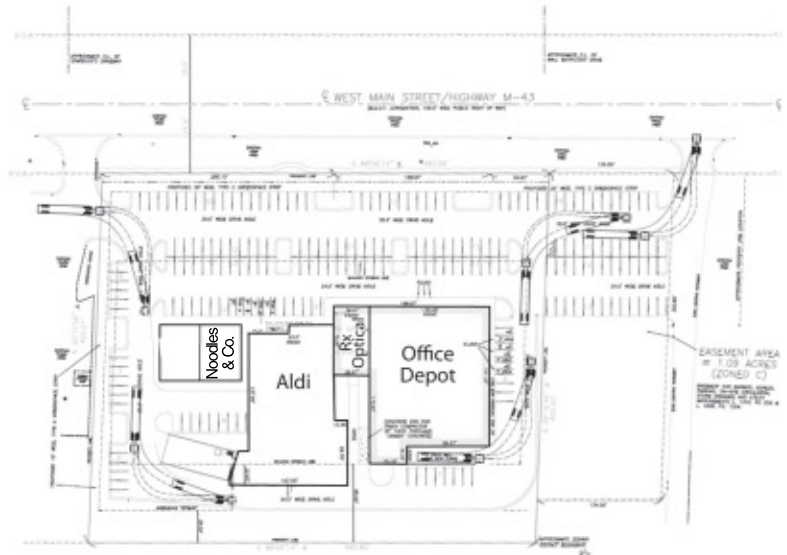

LOCATION MAP

**Aldi  
Noodles & Co.  
Office Depot  
Rx Optical**

**Meyer C. Weiner Company**

**Golf Ridge**

WEST MAIN STREET  
EAST OF US-131  
KALAMAZOO, MI

700 MALL DRIVE • PORTAGE, MICHIGAN • 49024  
269-323-2441 FAX 269-323-3262  
email: TTimmons@MCWeiner.com • www.MCWeiner.com